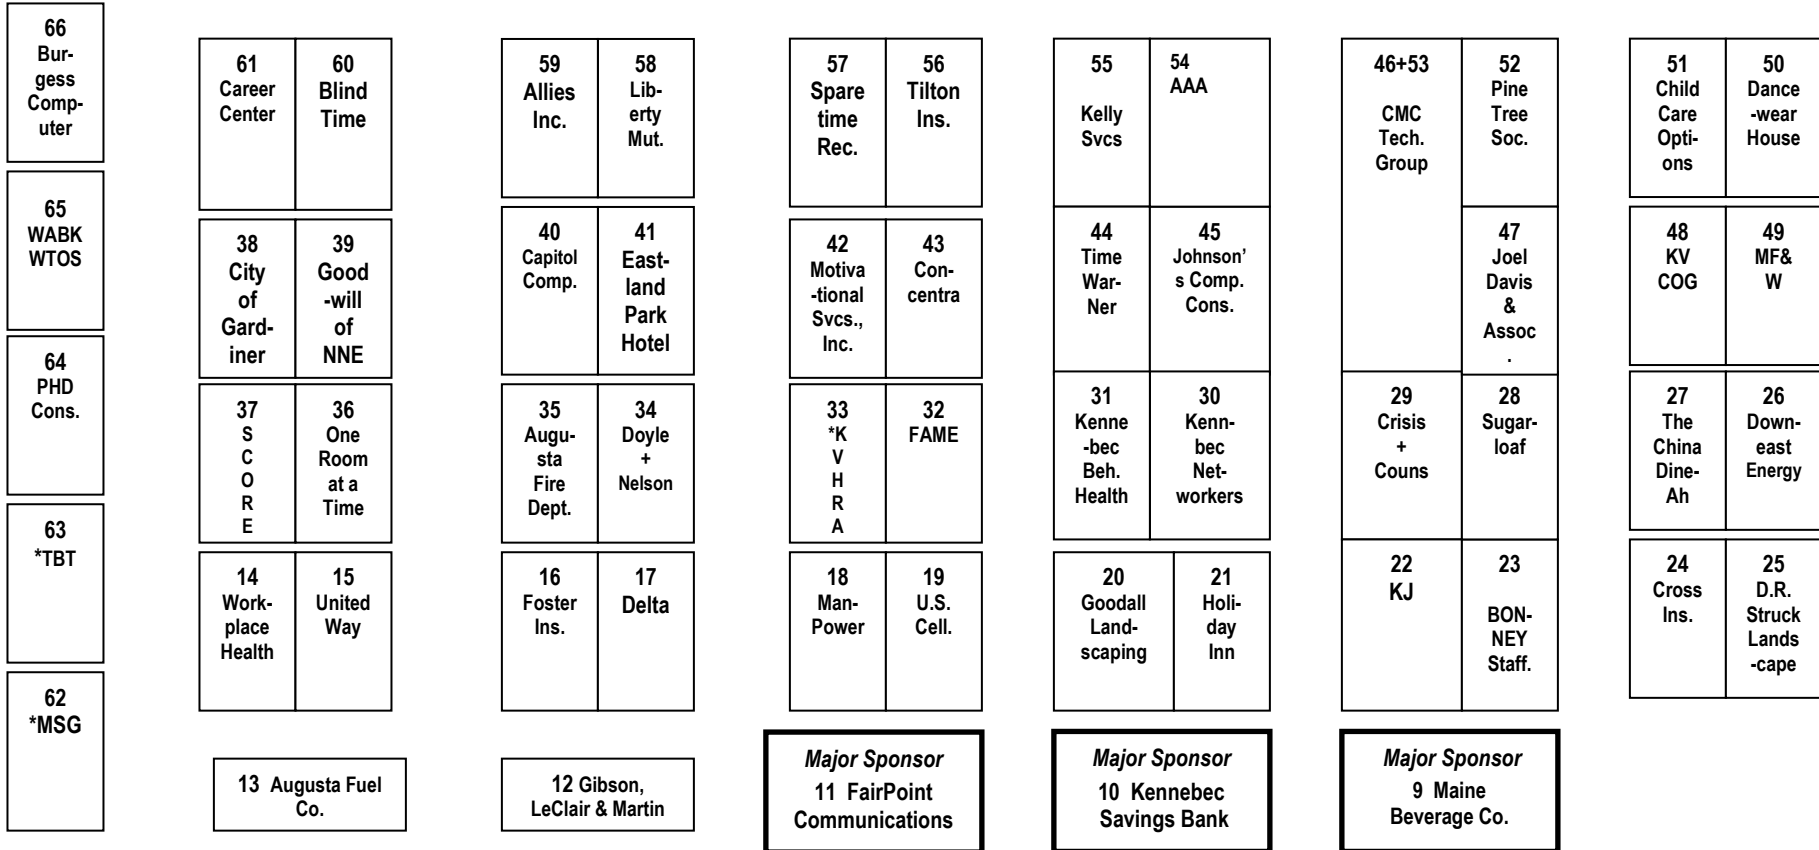

KVCC Business to Business EXPO 2008

Floor Plan – North Wing, Augusta Civic Center

67 Dave's Appliance	68 Oxford Networks	69 Concord Coach Lines	70 Neokraft Signs	71 Quality Inn & Suites	72 Kennebec Chocolates	73 92 Moose + B98.5	74 Allied Ins.	75 Ganneston Construction	76 ServPro
---------------------	--------------------	------------------------	-------------------	-------------------------	------------------------	---------------------	----------------	---------------------------	------------

Reception Area

B
A
R

2+3 Budget Blinds	4 A Partner in Technology	5 Capital Area Staffing
-------------------	---------------------------	-------------------------

ENTRANCE

6 EZ to Use Big Book	7 GHM Agency	8 Sendout cards.com
----------------------	--------------	---------------------

EXIT

1 Best Buy

EXIT

1-A Line-X

*63 TBT = Transco Business Technologies
 *62 MSG = Maine Staffing Group
 *49 MF&W = Macomber Farr & Whitten
 *33 KVHRA – Kennebec Valley Human Resources Assoc.